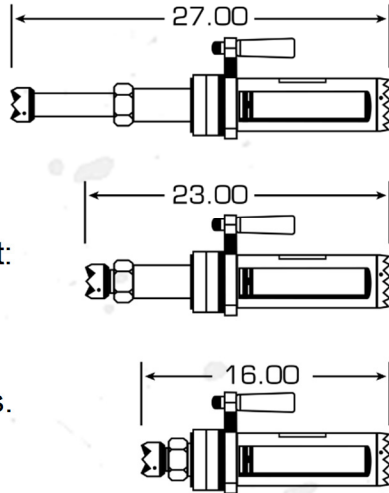

- NO HYDRAULICS!
- Features **ZIPNUT**® for fast, easy, and safe operation
- Operates using the spreading power of the Power Hawk® P-16X™ Rescue Tool or ANY OTHER SPREADER RESCUE TOOL that can fit in to the Power Pusher's unique slot arrangement, up to a maximum of 18,000lbs
- Safely holds the working load without the use of a dedicated power unit
- Perform vehicle extrication operations such as "dashboard rolls" safely, quickly, and easily
- For building collapse situations, extend and lock the Power Pusher manually to stabilize in seconds
- Assemble Power Pusher Rams back-to-back using an accessory coupling and you've just DOUBLED the fully extended length to more than 80 inches, add the E-48 Extender and reach a length of up to 120 inches
- Handle adjusts 360° or can be quickly removed to get into those really tight places

CERTIFIED
Compliant
to
NFPA 1936

POWER PUSHER® RAMS

Model P-40

Fully extended length:
41 in. (104.1 cm)
Fully retracted length:
23 in. (58.4 cm)
Power stroke length:
12 in. (30.5 cm)
Secondary extender adjustment:
6 in. (15.2 cm)
Slot width:
2.25 in. (5.7 cm)
Weight, including handle: 36 lbs.

P-25

P-40

Model P-25

Fully extended length:
27 in. (68.6 cm)
Fully retracted length:
16 in. (40.6 cm)
Power stroke length:
5 in. (12.7 cm)
Secondary extender adjustment:
6 in. (15.2 cm)
Slot width:
2.25 in. (5.7 cm)
Weight, including handle: 27 lbs.

P-40 COMBINATIONS

EXTENSIONS

Model E-24

Length: 24 in. (60.96 cm)
Weight, including handle: 15 lbs.

E-24

E-48

Model E-48

Length: 48 in. (121.92 cm)
Weight, including handle: 30 lbs.