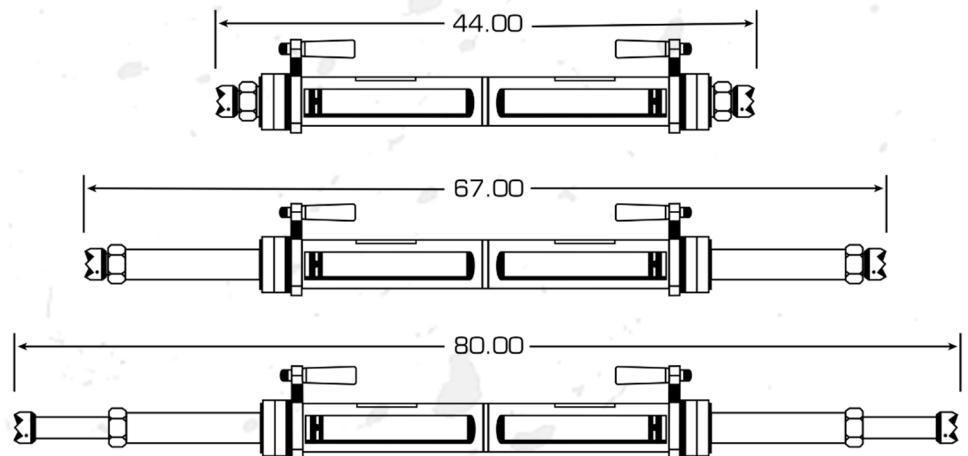

- NO HYDRAULICS!
- Features **ZIPNUT**® for fast, easy, and safe operation
- Operates using the spreading power of the Power Hawk® P-16X™ Rescue Tool or ANY OTHER SPREADER RESCUE TOOL that can fit in to the Power Pusher's unique slot arrangement, up to a maximum of 18,000lbs
- Safely holds the working load without the use of a dedicated power unit
- Perform vehicle extrication operations such as "dashboard rolls" safely, quickly, and easily
- For building collapse situations, extend and lock the Power Pusher manually to stabilize in seconds
- Assemble Power Pusher Rams back-to-back using an accessory coupling and you've just DOUBLED the fully extended length to more than 80 inches, add the E-48 Extender and reach a length of up to 120 inches
- Handle adjusts 360° or can be quickly removed to get into those really tight places

CERTIFIED
Compliant
to
NFPA 1936

POWER PUSHER® RAMS

Model P-40

Fully extended length:
41 in. (104.1 cm)
Fully retracted length:
23 in. (58.4 cm)
Power stroke length:
12 in. (30.5 cm)
Secondary extender adjustment:
6 in. (15.2 cm)
Slot width:
2.25 in. (5.7 cm)
Weight, including handle: 36 lbs.

P-25

P-40

Model P-25

Fully extended length:
27 in. (68.6 cm)
Fully retracted length:
16 in. (40.6 cm)
Power stroke length:
5 in. (12.7 cm)
Secondary extender adjustment:
6 in. (15.2 cm)
Slot width:
2.25 in. (5.7 cm)
Weight, including handle: 27 lbs.

P-40 COMBINATIONS

EXTENSIONS

Model E-24

Length: 24 in. (60.96 cm)
Weight, including handle: 15 lbs.

E-24

E-48

Model E-48

Length: 48 in. (121.92 cm)
Weight, including handle: 30 lbs.