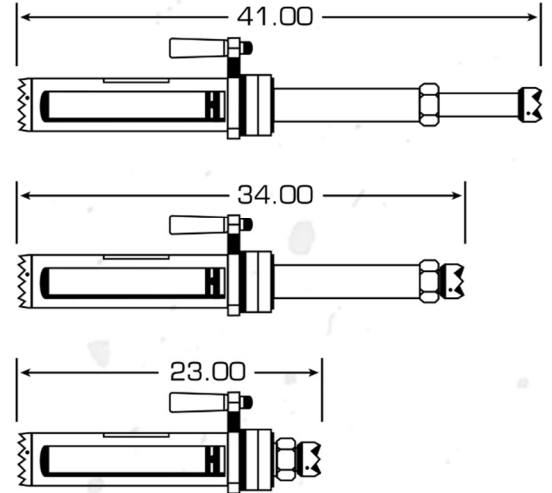

- NO HYDRAULICS!
- Features **ZIPNUT**® for fast, easy, and safe operation
- Operates using the spreading power of the Power Hawk® P-16X™ Rescue Tool or ANY OTHER SPREADER RESCUE TOOL that can fit in to the Power Pusher's unique slot arrangement, up to a maximum of 18,000lbs
- Safely holds the working load without the use of a dedicated power unit
- Perform vehicle extrication operations such as "dashboard rolls" safely, quickly, and easily
- For building collapse situations, extend and lock the Power Pusher manually to stabilize in seconds
- Assemble Power Pusher Rams back-to-back using an accessory coupling and you've just DOUBLED the fully extended length to more than 80 inches, add the E-48 Extender and reach a length of up to 120 inches
- Handle adjusts 360° or can be quickly removed to get into those really tight places

CERTIFIED
Compliant
to
NFPA 1936

POWER PUSHER® RAMS

Model P-40

Fully extended length:
41 in. (104.1 cm)
Fully retracted length:
23 in. (58.4 cm)
Power stroke length:
12 in. (30.5 cm)
Secondary extender adjustment:
6 in. (15.2 cm)
Slot width:
2.25 in. (5.7 cm)
Weight, including handle: 36 lbs.

P-25

P-40

Model P-25

Fully extended length:
27 in. (68.6 cm)
Fully retracted length:
16 in. (40.6 cm)
Power stroke length:
5 in. (12.7 cm)
Secondary extender adjustment:
6 in. (15.2 cm)
Slot width:
2.25 in. (5.7 cm)
Weight, including handle: 27 lbs.

P-40 COMBINATIONS

EXTENSIONS

Model E-24

Length: 24 in. (60.96 cm)
Weight, including handle: 15 lbs.

E-24

E-48

Model E-48

Length: 48 in. (121.92 cm)
Weight, including handle: 30 lbs.